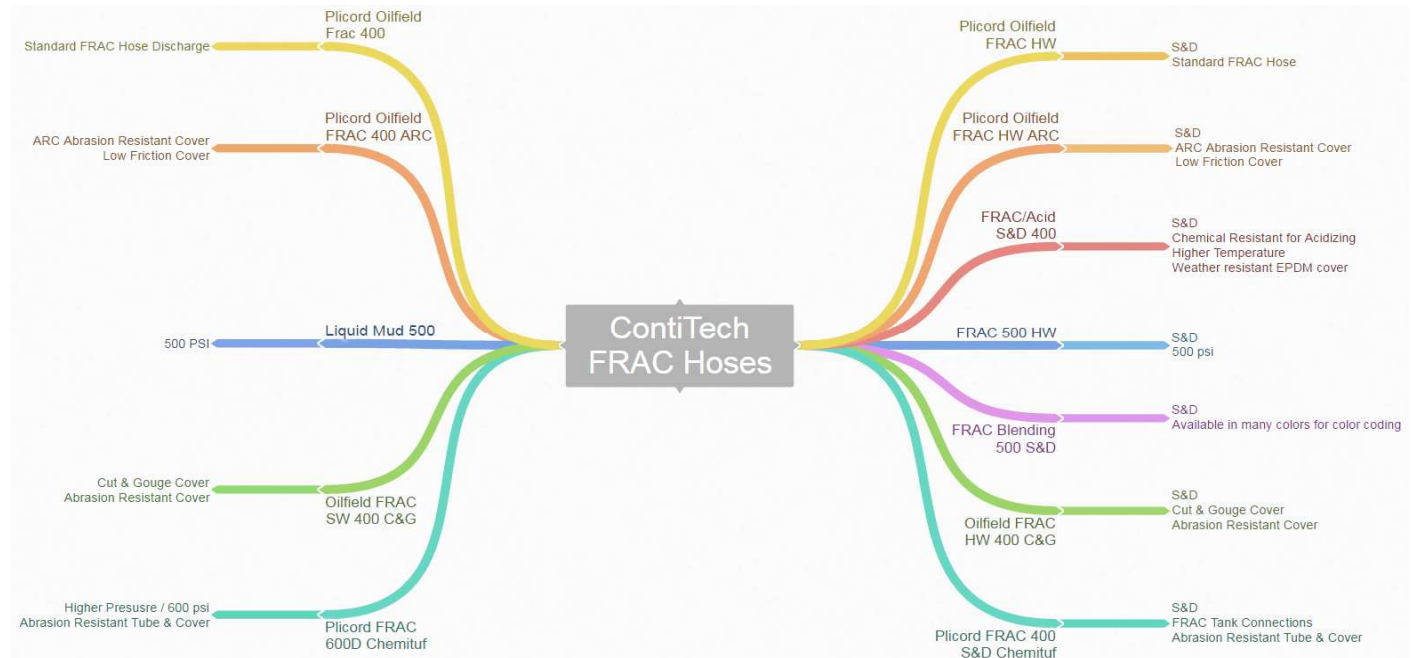

Table Key
Black Font ..... Discharge Only
Blue Font ..... Suction & Discharge

DISCHARGE ONLY

SUCTION & DISCHARGE