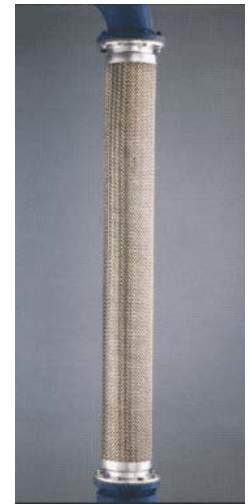

Bottom Loading Assemblies

Metal Hose

Hose Master's Solution for Loading Arm Applications

Hose Master's Bottom Loading Assemblies are the preferred and safest choice for all who operate or manage fuel transfer systems. Designed using Hose Master's superior Masterflex hose, these assemblies offer flexibility, durability, chemical resistance and increased cycle life.

- Features**
- T321 Stainless Steel Masterflex Hose
 - T304 Braid
 - Superior flexibility requiring less effort to bend
 - Increased cycle life
 - Chemical Resistance - T321 stainless steel resists the effects of oxygenated fuels and prevents permeation of all aromatic formulations
 - Fireproof
 - Tested for safety and reliability - assemblies can be hydrostatically tested and permanently tagged with rated working pressure, date of manufacture and serial number
 - Fabricated with standard TTMA flanges
 - Abrasion-resistant scuff guard available upon request
 - Lightweight assemblies for easy handling

Bottom Loading Assemblies

Drop Hose - Hose Master's lightweight drop hose is constructed from Masterflex, the most pliable annular hose. Masterflex offers the safety and durability of an all stainless steel design without the threat of permeation.

Flex Hose - For counter-weighted hose loaders, Hose Master's flex hinge offers a full 33 degree flexibility window, exceeding the API RP 1004 bottom loading requirement.

Scuff Guard - As an option, a triple-layer scuff guard is available upon request. Constructed with a tough lycra exterior jacket, a closed-cell neoprene sponge core and a heavy-duty nylon inner sleeve, scuff guards offer protection to both the bottom loading assembly and the operator.