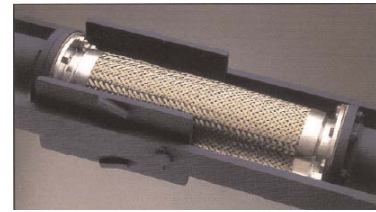

Bottom Loading Assemblies

Metal Hose

Hose Master's Solution for Loading Arm Applications

Hose Master's Bottom Loading Assemblies are the preferred and safest choice for all who operate or manage fuel transfer systems. Designed using Hose Master's superior Masterflex hose, these assemblies offer flexibility, durability, chemical resistance and increased cycle life.

- Features**
- T321 Stainless Steel Masterflex Hose
 - T304 Braid
 - Superior flexibility requiring less effort to bend
 - Increased cycle life
 - Chemical Resistance - T321 stainless steel resists the effects of oxygenated fuels and prevents permeation of all aromatic formulations
 - Fireproof
 - Tested for safety and reliability - assemblies can be hydrostatically tested and permanently tagged with rated working pressure, date of manufacture and serial number
 - Fabricated with standard TTMA flanges
 - Abrasion-resistant scuff guard available upon request
 - Lightweight assemblies for easy handling

Bottom Loading Assemblies

Drop Hose - Hose Master's lightweight drop hose is constructed from Masterflex, the most pliable annular hose. Masterflex offers the safety and durability of an all stainless steel design without the threat of permeation.

Flex Hose - For counter-weighted hose loaders, Hose Master's flex hinge offers a full 33 degree flexibility window, exceeding the API RP 1004 bottom loading requirement.

Scuff Guard - As an option, a triple-layer scuff guard is available upon request. Constructed with a tough lycra exterior jacket, a closed-cell neoprene sponge core and a heavy-duty nylon inner sleeve, scuff guards offer protection to both the bottom loading assembly and the operator.