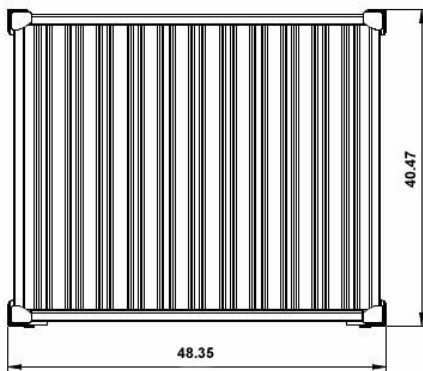

JGB Enterprises

Hose
Accessories

Blue Fittings Cage

Part #	Weight Capacity
039-BLUE-CAGE	2205 lbs.

Liverpool Location ISO 9001:2015 Certified QMS by Intertek

Download the JGB® Mobile App

Click for directions: