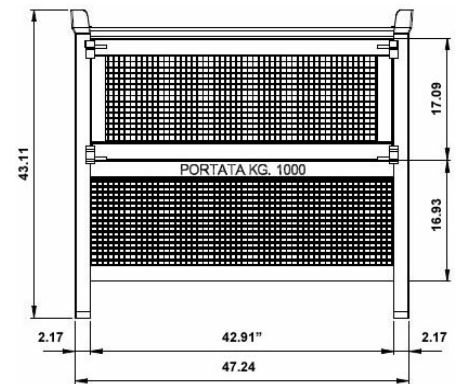

JGB Enterprises

Hose
Accessories

Blue Fittings Cage

Part #	Weight Capacity
039-BLUE-CAGE	2205 lbs.

Liverpool Location ISO 9001:2015 Certified QMS by Intertek

Download the JGB® Mobile App

Click for directions: