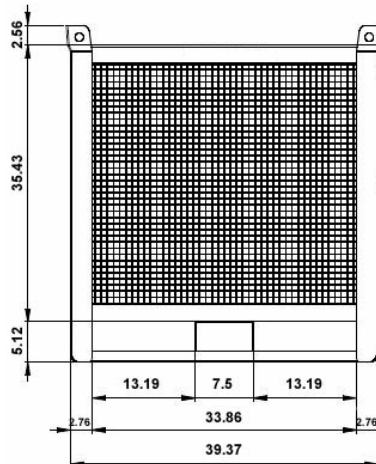

JGB Enterprises

Hose
Accessories

Blue Fittings Cage

Part #	Weight Capacity
039-BLUE-CAGE	2205 lbs.

Liverpool Location ISO 9001:2015 Certified QMS by Intertek

Download the JGB® Mobile App

Click for directions: