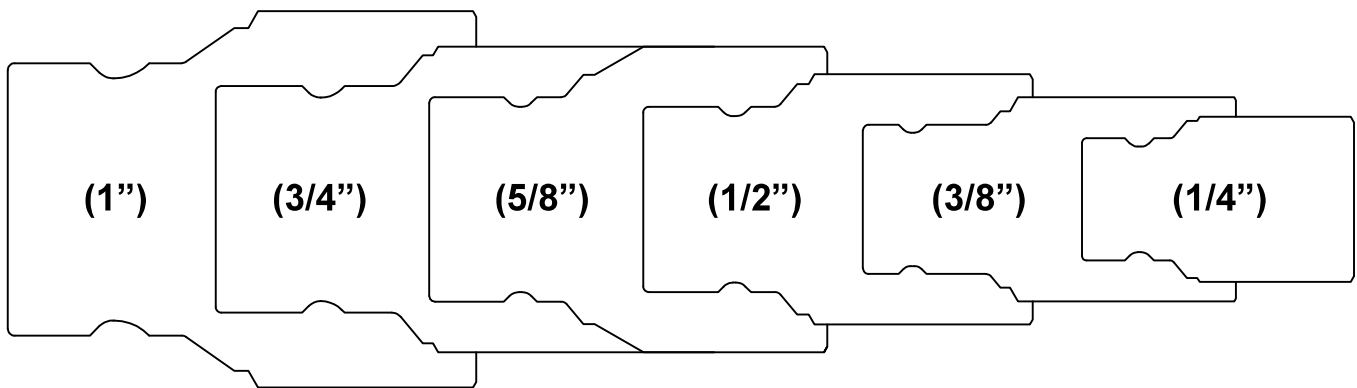

Hydraulic Profiles

Agriculture

BOP

Flat Face

Multifaster

Screw to Connect

Special

Standard ISO

Water

**QG Series
(Agricultural)**

**QF Series
(Flat Face 16028)**

**HP Flat Face
Series**

Hydraulic Profiles

**QWN Series
(Wing Nut)**

**QJ Series
(Hydraulic Jack)**

**QT Series
(Diagnostic)**