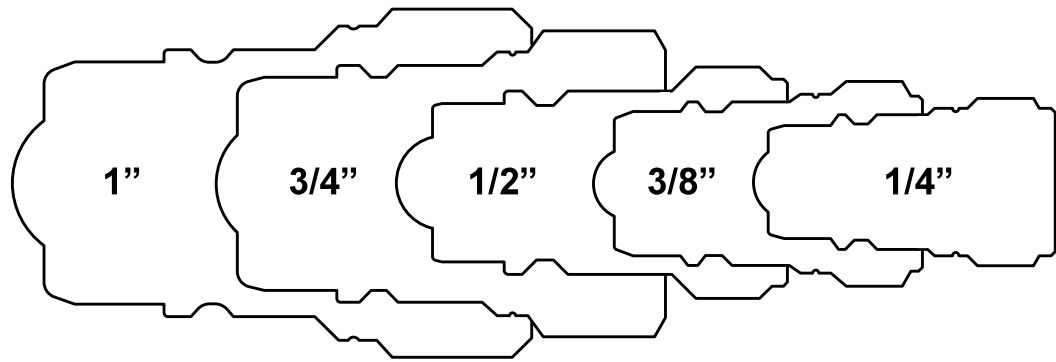

Hydraulic Profiles

Agriculture

BOP

Flat Face

Multifaster

Screw to Connect

Special

Standard ISO

Water

**QG Series
(Agricultural)**

**QF Series
(Flat Face 16028)**

**HP Flat Face
Series**

Hydraulic Profiles

**QWN Series
(Wing Nut)**

**QJ Series
(Hydraulic Jack)**

**QT Series
(Diagnostic)**