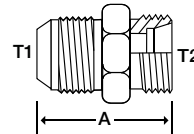

7005L MJ - MML Light Metric

Part Number	T1	T2	
	MJIC	Light	Tube
7005L-0412	7/16 - 24	M12 x 1.5	L6
7005L-0414	7/16 - 20	M14 x 1.5	L8
7005L-0616	9/16 - 18	M16 x 1.5	L10
7005L-0618	9/16 - 18	M18 x 1.5	L12
7005L-0816	3/4 - 16	M16 x 1.5	L10
7005L-0818	3/4 - 16	M18 x 1.5	L12
7005L-1022	7/8 - 14	M22 x 1.5	L15
7005L-1222	1 1/16 - 12	M22 x 1.5	L15
7005L-1226	1 1/16 - 12	M26 x 1.5	L18
7005L-1230	1 1/16 - 12	M30 x 2.0	L22
7005L-1636	1 5/16 - 12	M36 x 2.0	L28
7005L-2045	1 5/8 - 12	M45 x 2.0	L35

BECAUSE WE CONTINUALLY EXAMINE WAYS TO IMPROVE OUR PRODUCTS, WE RESERVE THE RIGHT TO ALTER SPECIFICATIONS WITHOUT NOTICE.