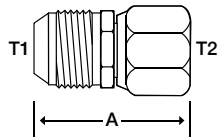

BSP and Metric

7007L MJ-FML Light Metric