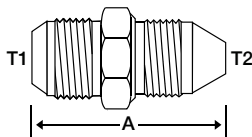

7008 MJ - MJIS

Part Number	T1	T2
	MJIC	MJIS
7008-0404	7/16 - 20	1/4 - 19
7008-0606	9/16 - 18	3/8 - 19
7008-0808	3/4 - 16	1/2 - 14
7008-1212	1 1/16 - 12	3/4 - 14
7008-1616	1 5/8 - 12	1 - 11

BECAUSE WE CONTINUALLY EXAMINE WAYS TO IMPROVE OUR PRODUCTS, WE RESERVE THE RIGHT TO ALTER SPECIFICATIONS WITHOUT NOTICE.