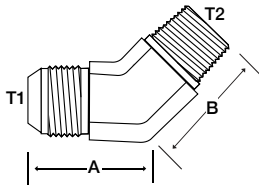

7200 MJ - MBSPT 45°

Part Number	T1	T2
	MJIC	MBSPT
7200-0402	7/16 - 20	1/8 - 28
7200-0404	7/16 - 20	1/4 - 19
7200-0604	9/16 - 18	1/4 - 19
7200-0606	9/16 - 18	3/8 - 19
7200-0808	3/4 - 16	1/2 - 14