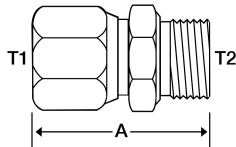

7022 FJX - MBSPP

Part Number	T1	T2
	FJIC	MBSPP
7022-0404	7/16 - 20	1/4 - 19
7022-0406	9/16 - 18	1/4 - 19
7022-0606	9/16 - 18	3/8 - 19
7022-0808	3/4 - 16	1/2 - 14
7022-1212	1 1/16 - 12	3/4 - 14
7022-1616	1 5/16 - 12	1 - 11