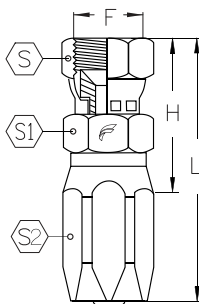

FA SAE 45° Female Swivel

Part Number		F	H		L					
	in		mm	in	mm	in	mm	in	mm	in
5R06-06FA	5/16	9/16 - 18	36.3	1.43	57.6	2.27	20	13/16	19	3/4
5R12-12FA	5/8	1 1/16 - 14	48.8	1.92	88.9	3.50	32	1 1/4	32	1 1/4