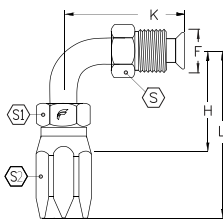

MP NPT Male

Part Number		F	H		L					
	in		mm	in	mm	in	mm	in	mm	in
5R04-02MP	3/16	1/8 - 27	23.4	0.92	42.4	1.67	14	9/16	15	5/8
5R04-04MP	3/16	1/4 - 18	27.9	1.10	47.0	1.85	14	9/16	15	5/8
5R05-04MP	1/4	1/4 - 18	30.0	1.18	49.8	1.96	14	9/16	17	1 1/16
5R06-04MP	5/16	1/4 - 18	31.2	1.23	55.1	2.17	14	9/16	20	1 3/16
5R06-06MP	5/16	3/8 - 18	32.0	1.26	55.9	2.20	17	1 1/16	20	1 3/16
5R08-06MP	13/32	3/8 - 18	33.5	1.32	63.0	2.48	17	1 1/16	24	1
5R08-08MP	13/32	1/2 - 14	39.6	1.56	68.8	2.71	22	7/8	24	1
5R10-08MP	1/2	1/2 - 14	40.4	1.59	72.4	2.85	22	7/8	28	1 1/8
5R12-12MP	5/8	3/4 - 14	42.4	1.67	81.3	3.20	27	1 1/16	32	1 1/4
5R16-16MP	7/8	1 - 11 1/2	43.4	1.71	75.7	2.98	34	1 3/8	35	1 7/16
5R20-20MP	1 1/4	1 1/4 - 11 1/2	46.5	1.83	81.0	3.19	44	1 3/4	44	1 3/4
5R24-24MP	1 1/2	1 1/2 - 11 1/2	48.8	1.92	85.3	3.36	51	2	51	2
5R32-32MP	2	2 - 11 1/2	52.3	2.06	99.3	3.91	63	2 1/2	63	2 1/2

BECAUSE WE CONTINUALLY EXAMINE WAYS TO IMPROVE OUR PRODUCTS, WE RESERVE THE RIGHT TO ALTER SPECIFICATIONS WITHOUT NOTICE.

MA SAE 45° Male

Part Number		F	H		L					
	in		mm	in	mm	in	mm	in	mm	in
5R06-06MA	5/16	9/16 - 18	32.5	1.28	55.4	2.18	20	13/16	17	1 1/16
5R12-12MA	5/8	1 1/16 - 14	49.0	1.93	88.9	3.50	32	1 1/4	28	1 1/8

FA SAE 45° Female Swivel

Part Number		F	H		L					
	in		mm	in	mm	in	mm	in	mm	in
5R06-06FA	5/16	9/16 - 18	36.3	1.43	57.6	2.27	20	13/16	19	3/4
5R12-12FA	5/8	1 1/16 - 14	48.8	1.92	88.9	3.50	32	1 1/4	32	1 1/4

MIX SAE Inverted Male Swivel

Part Number		F	H		L					
	in		mm	in	mm	in	mm	in	mm	in
5R06-06MIX	5/16	9/16 - 18	46.0	1.81	68.8	2.71	12	1/2	20	1 3/16

MIX90 SAE Inverted Male Swivel - 90° Elbow

Part Number		F	H		L					
	in		mm	in	mm	in	mm	in	mm	in
5R06-06MIX90	5/16	9/16 - 18	45.3	1.78	67	2.63	12	1/2	20	1 3/16