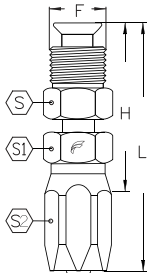

MIX SAE Inverted Male Swivel

Part Number		F	H		L					
	in		mm	in	mm	in	mm	in	mm	in
5R06-06MIX	5/16	9/16 - 18	46.0	1.81	68.8	2.71	12	1/2	20	1 3/16